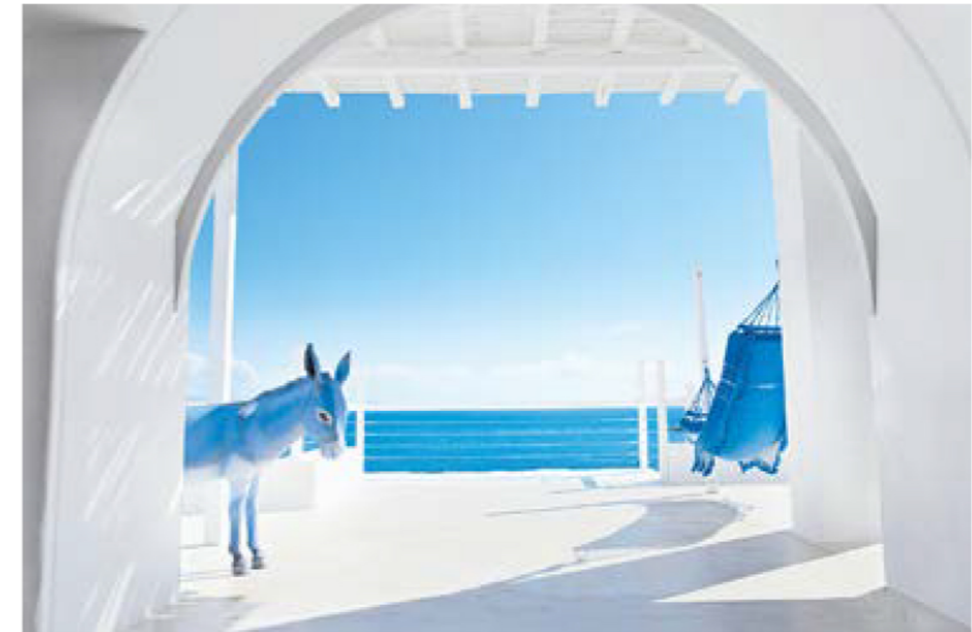

MYKONOSBLU

GRECOTEL EXCLUSIVE RESORT

MEETING ROOM	ROOM DIMENSIONS LxW (m)	AREA (m ²)	CEILING HEIGHT (m)	THEATRE STYLE	CLASS-ROOM STYLE	U-SHAPE	BANQUET STYLE	COCKTAIL RECEPTION	DAYLIGHT
CYCLADES 1	7,70 x 10,90	81	3,6m	100	55	37	40	50	
CYCLADES 3	10,00 x 21,00	220	3,6m	240	140	55	200	300	