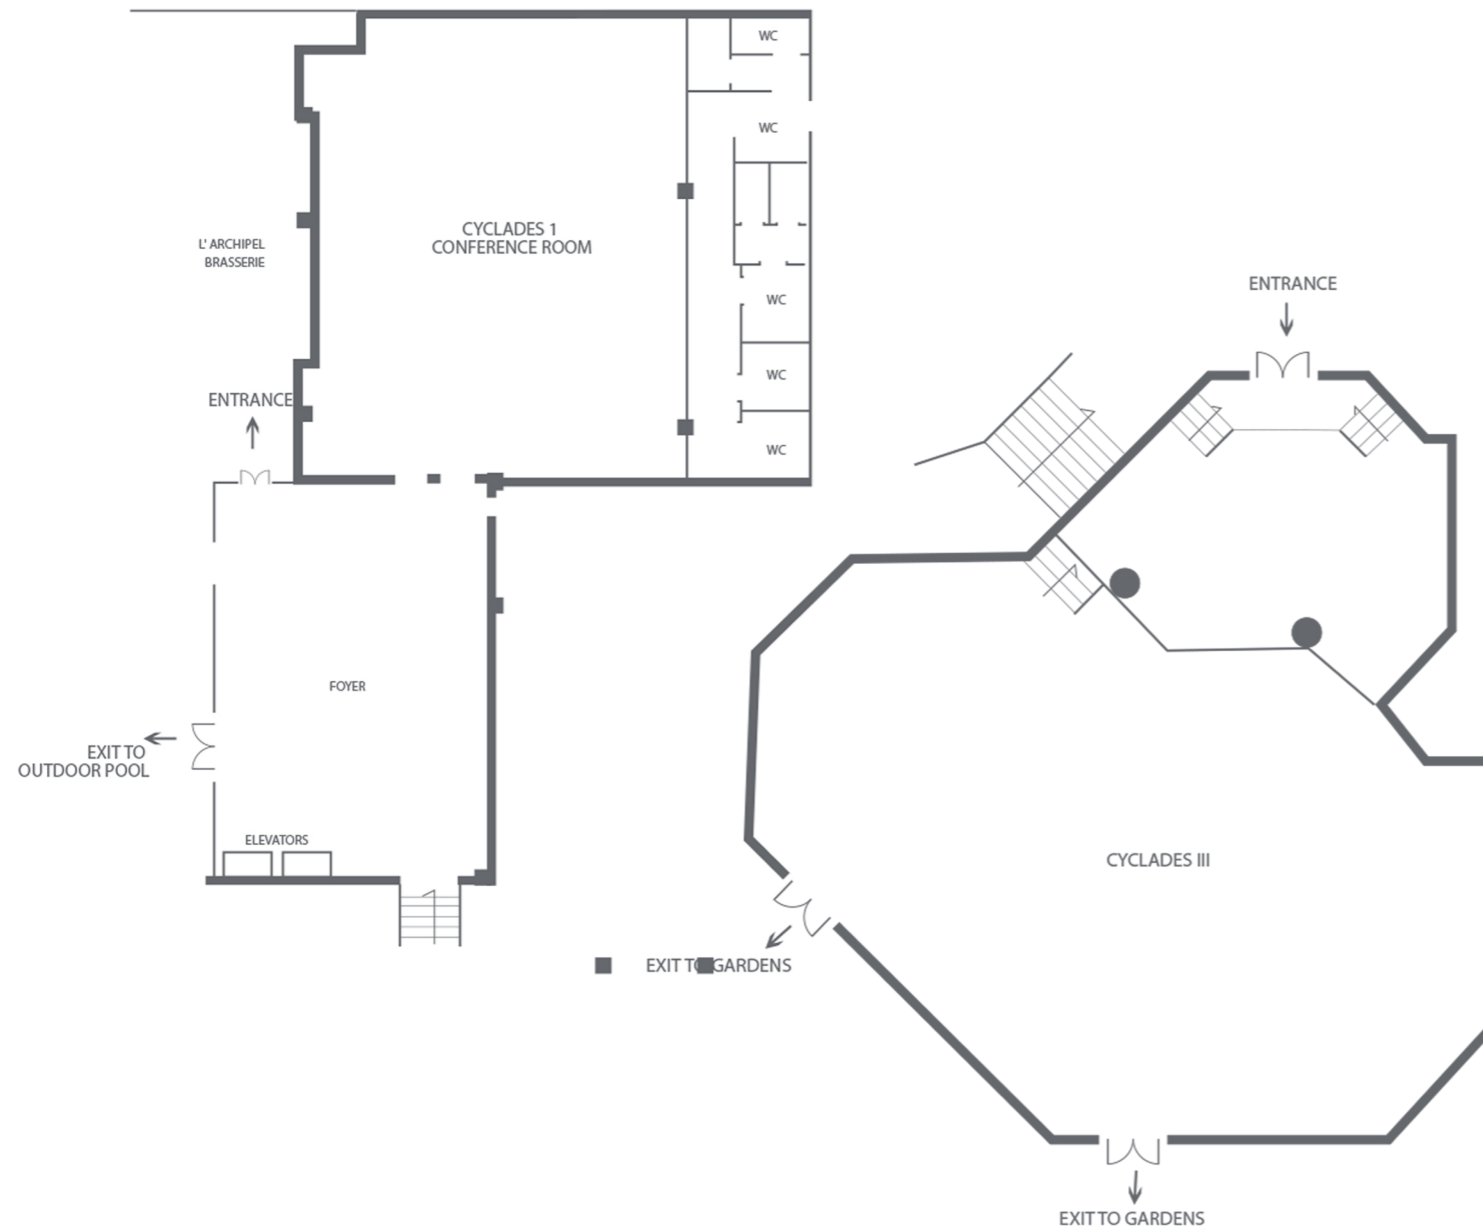

MYKONOSBLU

GRECOTEL EXCLUSIVE RESORT

MEETING ROOM	ROOM DIMENSIONS LxW (m)	AREA (m ²)	CEILING HEIGHT (m)	THEATRE STYLE	CLASS-ROOM STYLE	U-SHAPE	BANQUET STYLE	COCKTAIL RECEPTION	DAYLIGHT
CYCLADES 1	7,70 x 10,90	81	3,6m	100	55	37	40	50	
CYCLADES 3	10,00 x 21,00	220	3,6m	240	140	55	200	300	